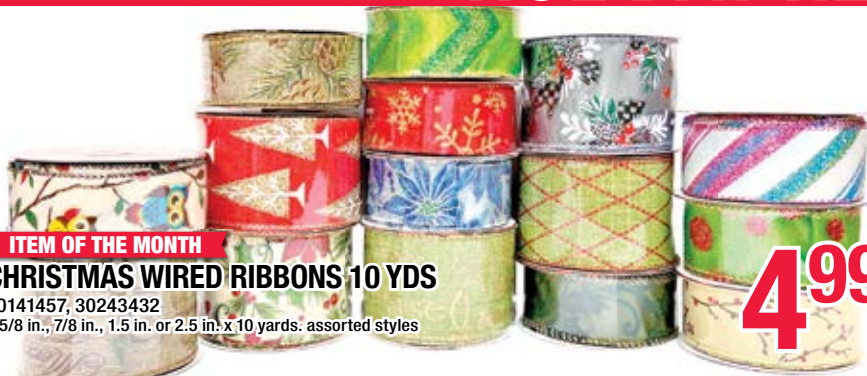

HOLIDAY HEADQUARTERS

ITEM OF THE MONTH

CHRISTMAS WIRED RIBBONS 10 YDS

30141457, 30243432
• 5/8 in., 7/8 in., 1.5 in. or 2.5 in. x 10 yards. assorted styles

4⁹⁹