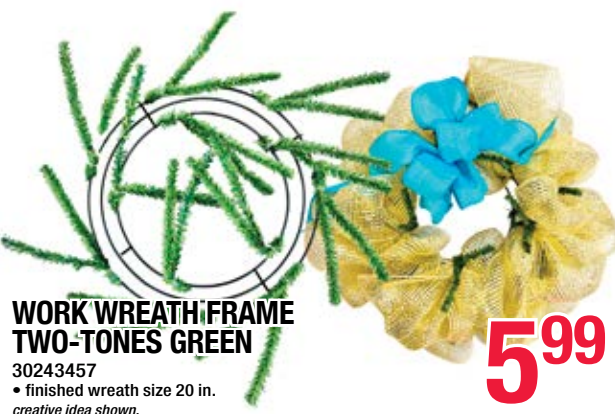

WORK WREATH FRAME TWO-TONES GREEN

30243457
• finished wreath size 20 in.
creative idea shown.

5⁹⁹