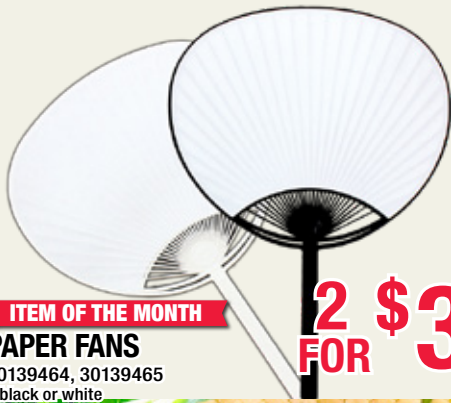

ITEMS OF THE MONTH!

Prices Good for the Entire Month of March, 1 - 31
CRAFT CLUB MEMBERS SAVE AN EXTRA 10% OFF!

ITEM OF THE MONTH
PAPER FANS
30139464, 30139465
• black or white

2 FOR $3