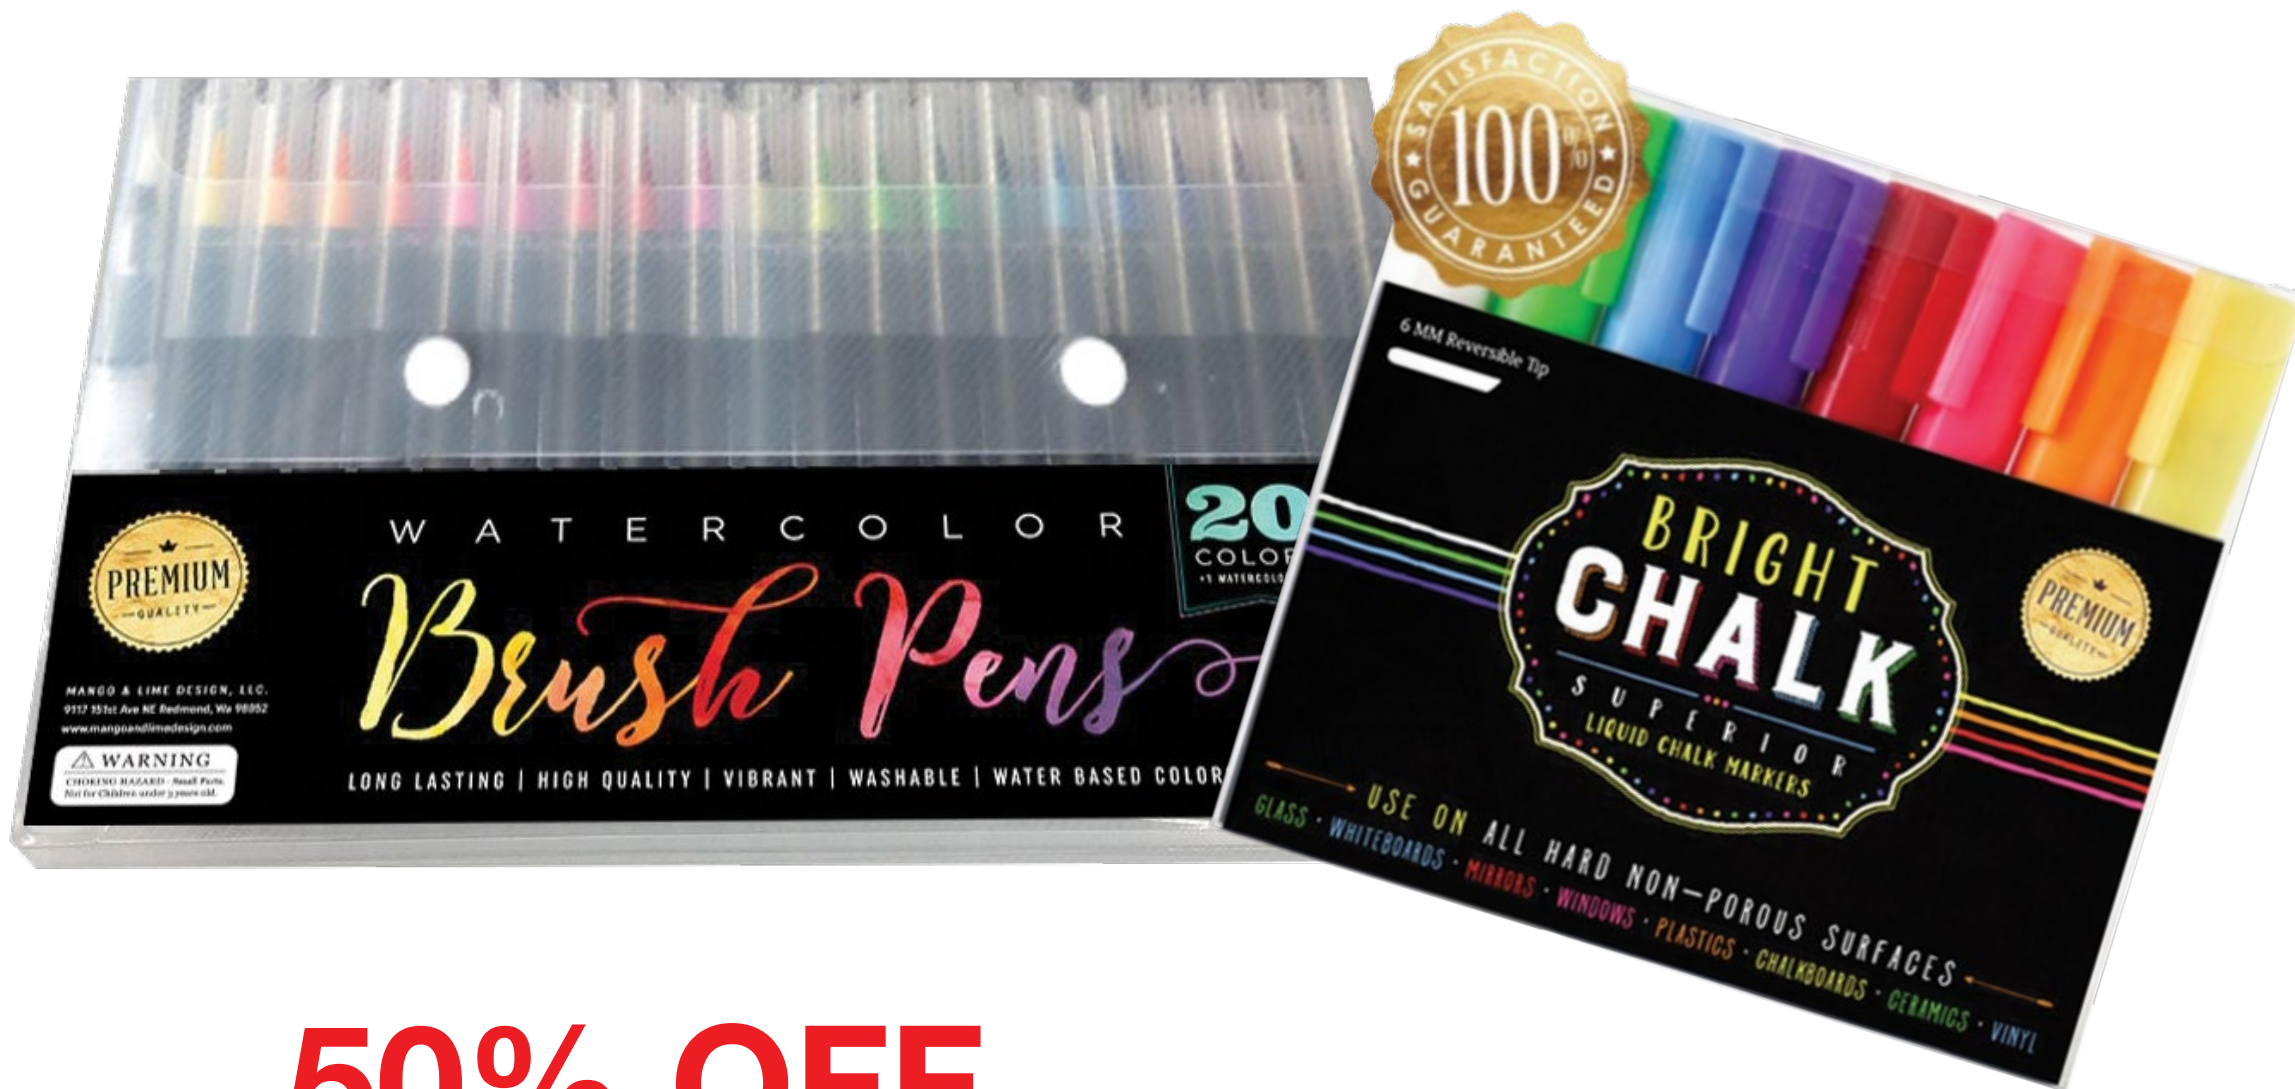

ITEMS OF THE MONTH

SALE PRICE FOR THE ENTIRE MONTH OF JUNE

50% OFF

WATERCOLOR BRUSH
PENS 20 PC. SET OR CHALK
MARKERS 8 PC. SET

30194259-30194260
reg. \$14.99-\$19.99

15⁹⁹

SAI WATERCOLOR BRUSH
PEN SETS

30192978-30192983

Award-winning watercolor brush pen from Japan. Perfect for art journaling and travel. Use waterbrush to blend or lighten colors. Set of 5 pens.
reg. \$19.99